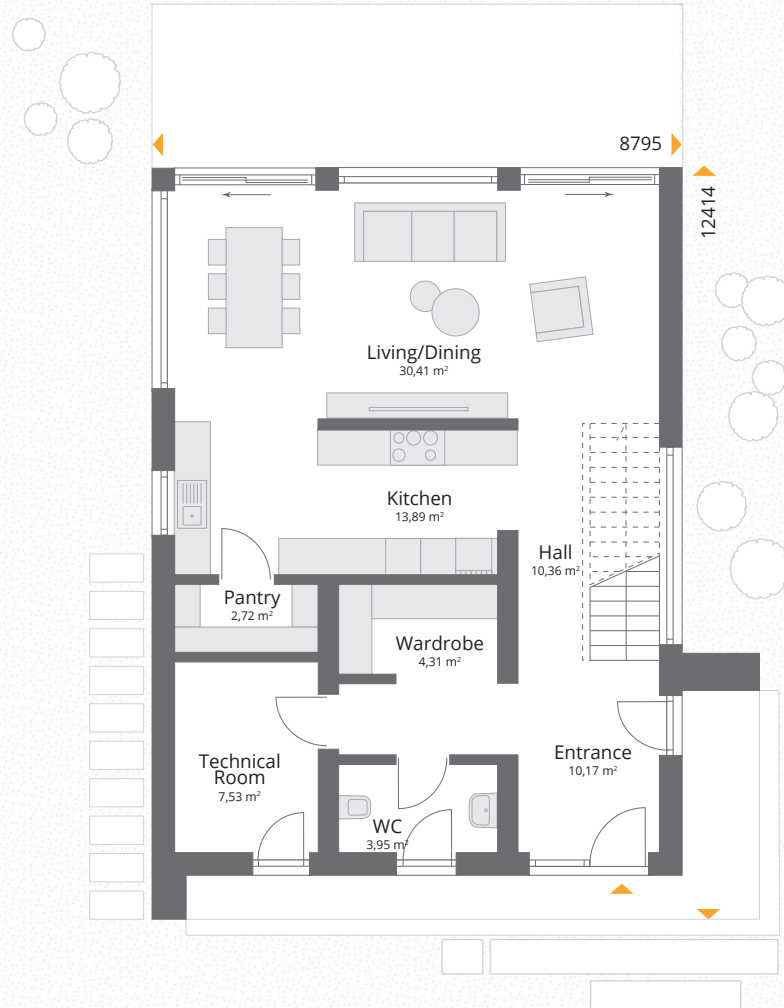

NEXT 151FT

177,05 m<sup>2</sup>

GROUND FLOOR AREA 83,34 m<sup>2</sup>

N E X T

NEXT 151FT

177,05 m<sup>2</sup>

UPPER FLOOR AREA 93,71 m<sup>2</sup>