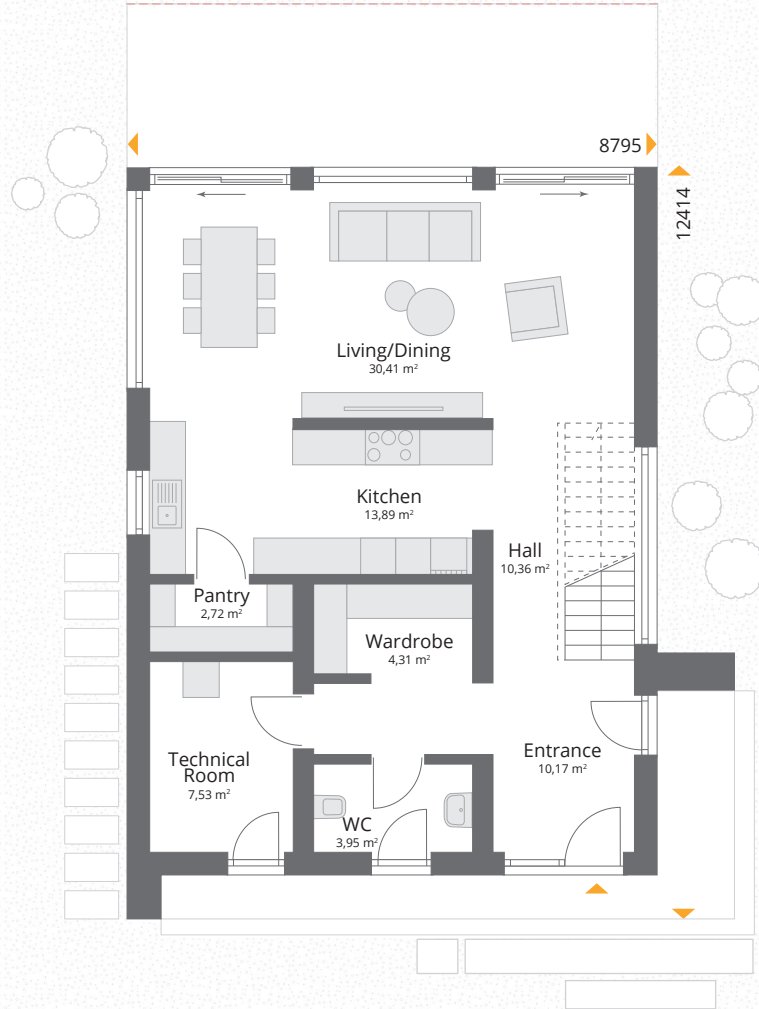

NEXT 151WT

177,05 m²

GROUND FLOOR AREA 83,34 m²

N E X T

NEXT 151WT

177,05 m²

UPPER FLOOR AREA 93,71 m²

N E X T